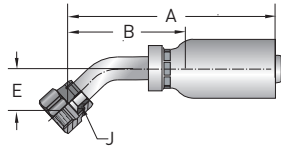

Fittings - Permanent Crimp

56 Series

13756 Female JIC 37° Swivel 45° Elbow

Construction: Steel. Add "C" for Stainless Steel.

Part Number	Thread Size	Hose I.D.		A		Cutoff Allow. B		E		J Hex
		inch	mm	inch	mm	inch	mm	inch	mm	inch
13756-4-2	7/16-20	1/8	3	1.98	50	1-5/16	33	.33	8	9/16
13756-4-3	7/16-20	3/16	5	1.93	49	1-1/4	32	.39	10	9/16
13756-4-4	7/16-20	1/4	6	2.19	56	1-1/4	32	.39	10	9/16
13756-5-4	1/2-20	1/4	6	2.46	62	1-1/2	38	.39	10	5/8
13756-6-4	9/16-18	1/4	6	2.24	57	1-1/4	32	.43	11	11/16
13756-6-5	9/16-18	5/16	8	2.53	64	1-1/2	38	.43	11	11/16
13756-6-6	9/16-18	3/8	10	2.57	65	1-9/16	40	.43	11	11/16
13756-8-6	3/4-16	3/8	10	2.76	70	1-3/4	44	.59	15	7/8
13756-8-8	3/4-16	1/2	13	2.72	69	1-5/8	41	.59	15	7/8
13756-10-8	7/8-14	1/2	13	2.87	73	1-3/4	45	.63	16	1
13756-10-10	7/8-14	5/8	16	3.23	83	2	50	.63	16	1
13756-12-10	1-1/16-12	5/8	16	3.74	95	2.40	61	.83	21	1-1/4
13756-12-12	1-1/16-12	3/4	19	4.03	102	2-11/16	68	.83	21	1-1/4
13756-16-16	1-5/16-12	1	25	4.53	115	2.63	67	.94	24	1-1/2

13956 Female JIC 37° Swivel 90° Elbow

Construction: Steel. Add "C" for Stainless Steel.

Part Number	Thread Size	Hose I.D.		A		Cutoff Allow. B		E		J Hex
		inch	mm	inch	mm	inch	mm	inch	mm	inch
13956-4-2	7/16-20	1/8	3	1.83	46	1-1/4	32	.68	17	9/16
13956-4-3	7/16-20	3/16	5	1.75	44	1-1/16	27	.83	21	9/16
13956-4-4	7/16-20	1/4	6	2.01	51	1-1/16	27	.83	21	9/16
13956-5-4	1/2-20	1/4	6	2.01	51	1-1/16	27	.83	21	5/8
13956-6-4	9/16-18	1/4	6	2.01	51	1-1/16	27	.91	23	11/16
13956-6-5	9/16-18	5/16	8	2.14	54	1-1/8	28	.91	23	11/16
13956-6-6	9/16-18	3/8	10	2.22	56	1-1/4	32	.91	23	11/16
13956-8-6	3/4-16	3/8	10	2.55	65	1-9/16	40	1.14	29	7/8
13956-8-8	3/4-16	1/2	13	2.48	63	1-3/8	35	1.14	29	7/8
13956-10-8	7/8-14	1/2	13	2.60	66	1-1/2	38	1.26	32	1
13956-10-10	7/8-14	5/8	16	2.96	75	1-5/8	41	1.26	32	1
13956-12-10	1-1/16-12	5/8	19	3.39	86	2-1/16	52	1.89	48	1-1/4
13956-12-12	1-1/16-12	3/4	19	3.89	99	2-9/16	65	1.89	48	1-1/4
13956-16-16	1-5/16-12	1	25	4.50	114	2.60	66	2.20	56	1-1/2