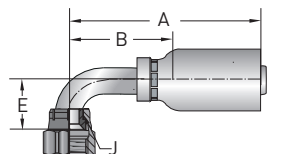

Fittings - Permanent Crimp

56 Series

13756 Female JIC 37° Swivel 45° Elbow

Construction: Steel. Add "C" for Stainless Steel.

Part Number	Thread Size	Hose I.D.		A		Cutoff Allow. B		E		J Hex
		inch	mm	inch	mm	inch	mm	inch	mm	inch
13756-4-2	7/16-20	1/8	3	1.98	50	1-5/16	33	.33	8	9/16
13756-4-3	7/16-20	3/16	5	1.93	49	1-1/4	32	.39	10	9/16
13756-4-4	7/16-20	1/4	6	2.19	56	1-1/4	32	.39	10	9/16
13756-5-4	1/2-20	1/4	6	2.46	62	1-1/2	38	.39	10	5/8
13756-6-4	9/16-18	1/4	6	2.24	57	1-1/4	32	.43	11	11/16
13756-6-5	9/16-18	5/16	8	2.53	64	1-1/2	38	.43	11	11/16
13756-6-6	9/16-18	3/8	10	2.57	65	1-9/16	40	.43	11	11/16
13756-8-6	3/4-16	3/8	10	2.76	70	1-3/4	44	.59	15	7/8
13756-8-8	3/4-16	1/2	13	2.72	69	1-5/8	41	.59	15	7/8
13756-10-8	7/8-14	1/2	13	2.87	73	1-3/4	45	.63	16	1
13756-10-10	7/8-14	5/8	16	3.23	83	2	50	.63	16	1
13756-12-10	1-1/16-12	5/8	16	3.74	95	2.40	61	.83	21	1-1/4
13756-12-12	1-1/16-12	3/4	19	4.03	102	2-11/16	68	.83	21	1-1/4
13756-16-16	1-5/16-12	1	25	4.53	115	2.63	67	.94	24	1-1/2

13956 Female JIC 37° Swivel 90° Elbow

Construction: Steel. Add "C" for Stainless Steel.

Part Number	Thread Size	Hose I.D.		A		Cutoff Allow. B		E		J Hex
		inch	mm	inch	mm	inch	mm	inch	mm	inch
13956-4-2	7/16-20	1/8	3	1.83	46	1-1/4	32	.68	17	9/16
13956-4-3	7/16-20	3/16	5	1.75	44	1-1/16	27	.83	21	9/16
13956-4-4	7/16-20	1/4	6	2.01	51	1-1/16	27	.83	21	9/16
13956-5-4	1/2-20	1/4	6	2.01	51	1-1/16	27	.83	21	5/8
13956-6-4	9/16-18	1/4	6	2.01	51	1-1/16	27	.91	23	11/16
13956-6-5	9/16-18	5/16	8	2.14	54	1-1/8	28	.91	23	11/16
13956-6-6	9/16-18	3/8	10	2.22	56	1-1/4	32	.91	23	11/16
13956-8-6	3/4-16	3/8	10	2.55	65	1-9/16	40	1.14	29	7/8
13956-8-8	3/4-16	1/2	13	2.48	63	1-3/8	35	1.14	29	7/8
13956-10-8	7/8-14	1/2	13	2.60	66	1-1/2	38	1.26	32	1
13956-10-10	7/8-14	5/8	16	2.96	75	1-5/8	41	1.26	32	1
13956-12-10	1-1/16-12	5/8	19	3.39	86	2-1/16	52	1.89	48	1-1/4
13956-12-12	1-1/16-12	3/4	19	3.89	99	2-9/16	65	1.89	48	1-1/4
13956-16-16	1-5/16-12	1	25	4.50	114	2.60	66	2.20	56	1-1/2